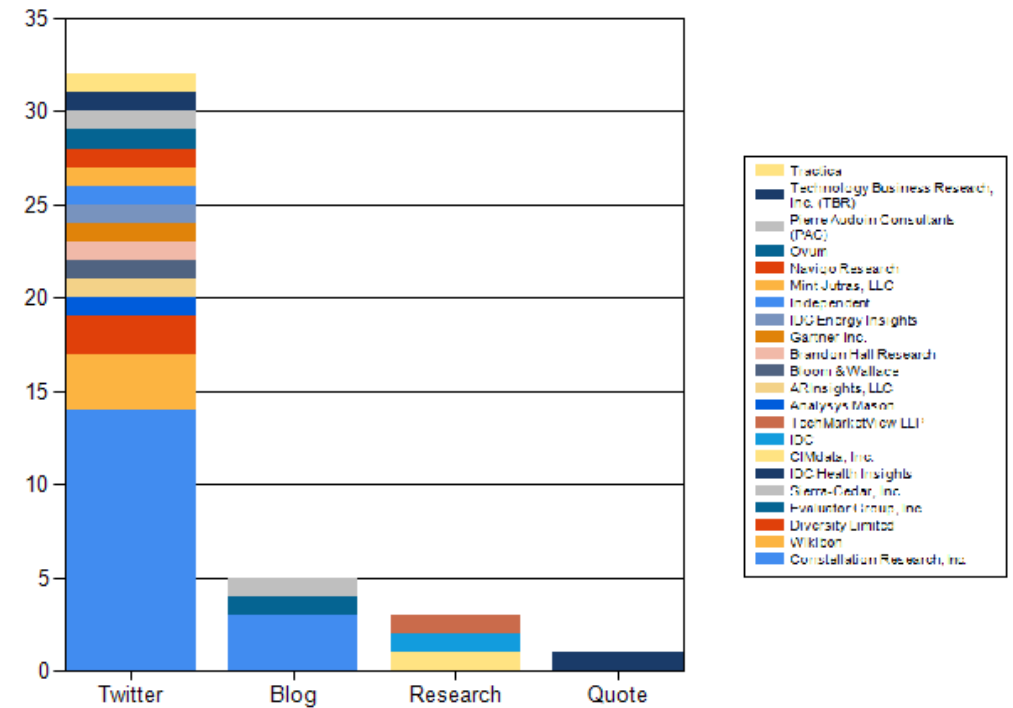

Cancel Save All Save Selected

Event Mentions Report

OpenWorld Mentions

Time period: Year-to-Date

Article Summary: Article Type

OpenWorld Mentions

Time period: Year-to-Date

Article Summary: Article Type by Firm

A hand is holding a white rectangular card. The card is held between the thumb and the index, middle, and ring fingers. The text on the card is as follows:

Event Tracking

- ✓ Analyst Discovery

Focus on your Analysts